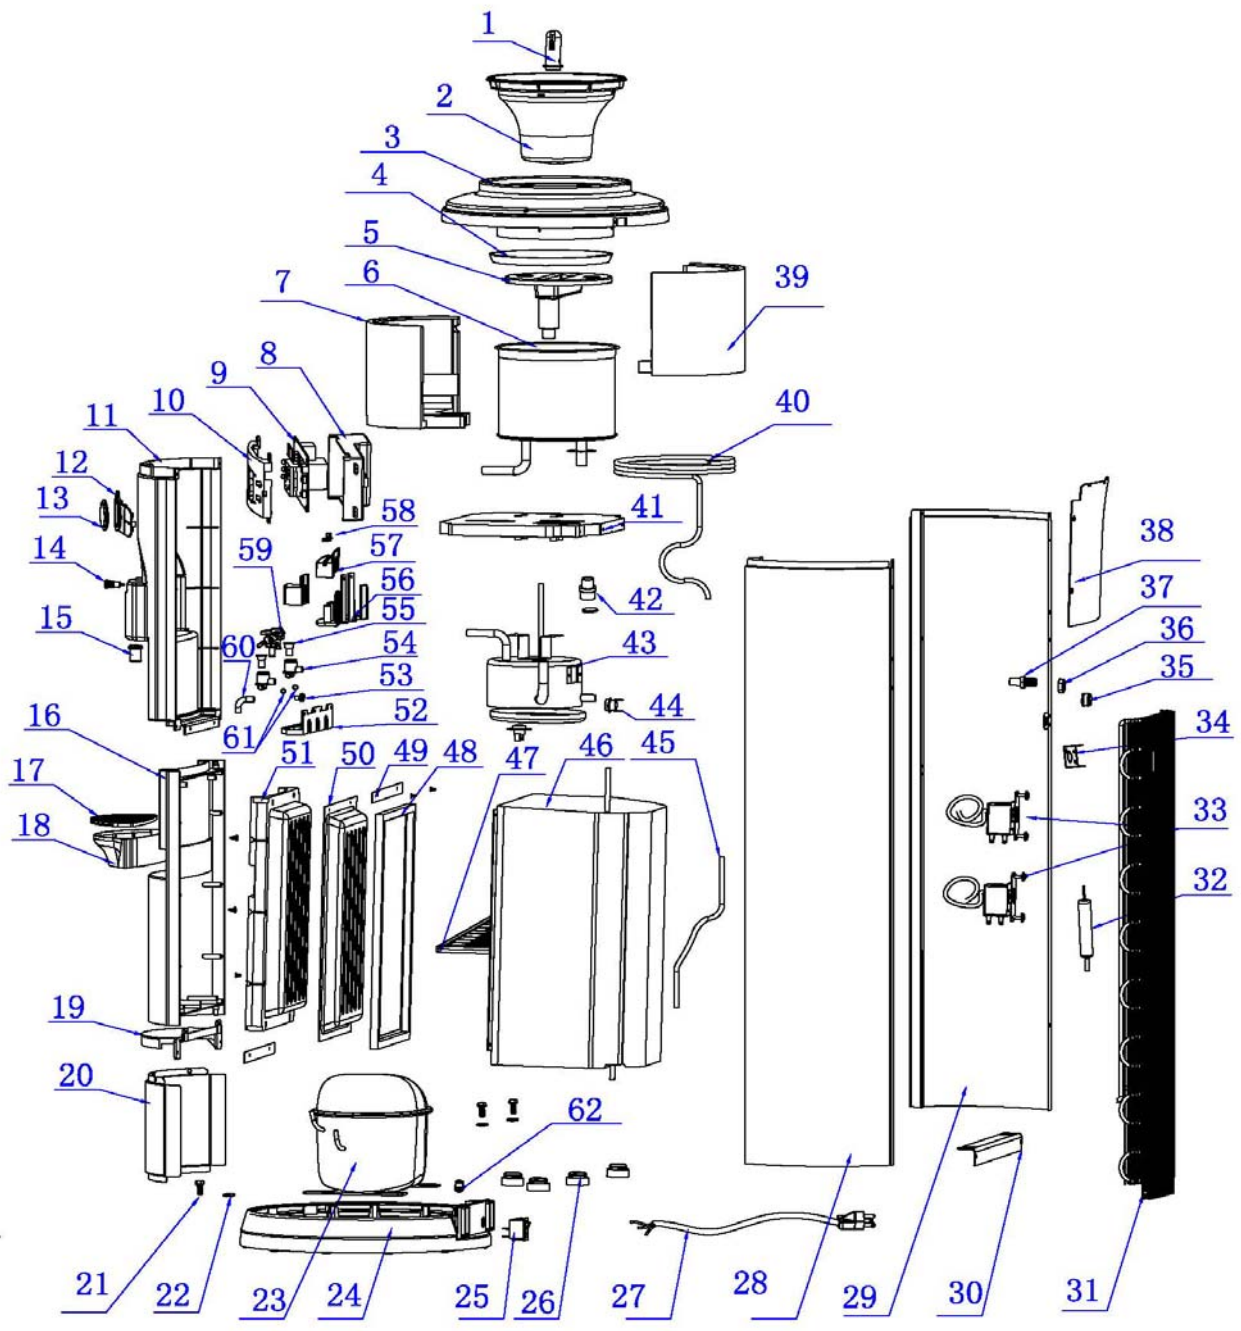

MODEL NUMBER : VWD8956W

EXPLODED PARTS VIEW AND PARTS DETAILS

Revision 00 Date

ITEM NO.	PART DESCRIPTION	PART NUMBER
1	Piercing Valve White	zz.8956.01
2	Bottle Support Collar White	zz.8956.02
3	Top Cover White	zz.8956.03
4	Top Cover Seal Ring	zz.8956.04
5	Cold Tank Baffle Plate	zz.8956.05
6	Cold Water Tank	zz.8956.06
7	Heat Preservation Foam (left) Of Water Tank	zz.8956.07
8	Rear Cover (PCB)	zz.8956.08
9	PCB Assy (Display Screen)	zz.8956.09
10	Front Cover (PCB)	zz.8956.10
11	Water Outlet Front Panel White	zz.8956.11
12	Display Screen Button Cover	zz.8956.12
13	Display Screen Transparent cCover	zz.8956.13
14	Red Push Button (Kettle Feature - Hot Tank)	zz.8956.14
15	Dispensing Spigot	zz.8956.15
16	Refrigerator Door Panel - White	zz.8956.16
17	Drip Tray Cover White	zz.8956.17
18	Drip Tray White	zz.8956.18
19	Lower Fixed Shelf White	zz.8956.19
20	Lower Front Panel White	zz.8956.20
21	Screw Type M5*10	zz.8956.21
22	Washer	zz.8956.22
23	Compressor	zz.8956.23
24	Base - White	zz.8956.24
25	Power (On/Off) Switch - Cooling	zz.8956.25
26	Compressor Mounting Grommets	zz.8956.26
27	Power Cord	zz.8956.27
28	Panel - Right Side	zz.8956.28
29	Panel - Left Side	zz.8956.29
30	Mounting Bracket	zz.8956.30
31	Condenser	zz.8956.31
32	Filter Drier	zz.8956.32
33	Thermostat Control (1)	zz.8956.33
34	Drain Valve Mounting Bracket	zz.8956.34
35	Drain Cap	zz.8956.35
36	Drain Plug	zz.8956.36
37	Drain Valve	zz.8956.37
38	Upper Back Service Panel - White	zz.8956.38
39	Heat Preservation Foam (right) Of Water Tank	zz.8956.39
40	Evaporator Coil Assy (Cold Tank)	zz.8956.40
41	Upper Mounting Shelf	zz.8956.41
42	One Way Check Valve	zz.8956.42
43	Hot Water Tank	zz.8956.43
44	Hi-Limit Thermostat 135C (Lower) Hot Tank	zz.8956.44
44A	Regulating Thermostat 80C (Upper) Hot Tank	zz.8956.44A
45	Suction Line Assy (Included with Evaporator Coil Assy # 40)	zz.8956.45
46	Not Replaceable	zz.8956.46
47	Food Shelf	zz.8956.47
48	Refrigerator Door Gasket / Seal	zz.8956.48
49	Upper and Lower Quickset	zz.8956.49
50	Inner Door Liner - Refrigerator	zz.8956.50
51	Door Insulation (Refrigerator)	zz.8956.51
52	Water Valve Support Bracket	zz.8956.52
53	Tee Joint	zz.8956.53
54	Water Valve Assy	zz.8956.54
55	Included with # 54	zz.8956.55
56	Push Button Support Bracket	zz.8956.56
57	Hot Water Button Actuator (Left)	zz.8956.57
57A	Cold Water Button Actuator (Right)	zz.8956.57
58	Safety Lock Actuator (Hot Water)	zz.8956.58
59	Connecting Tube (Between Taps)	zz.8956.59
60	Drain Elbow Steel Tube	zz.8956.60
61	O-Ring	zz.8956.61
62	Strain Relief - Power Cord	zz.8956.62