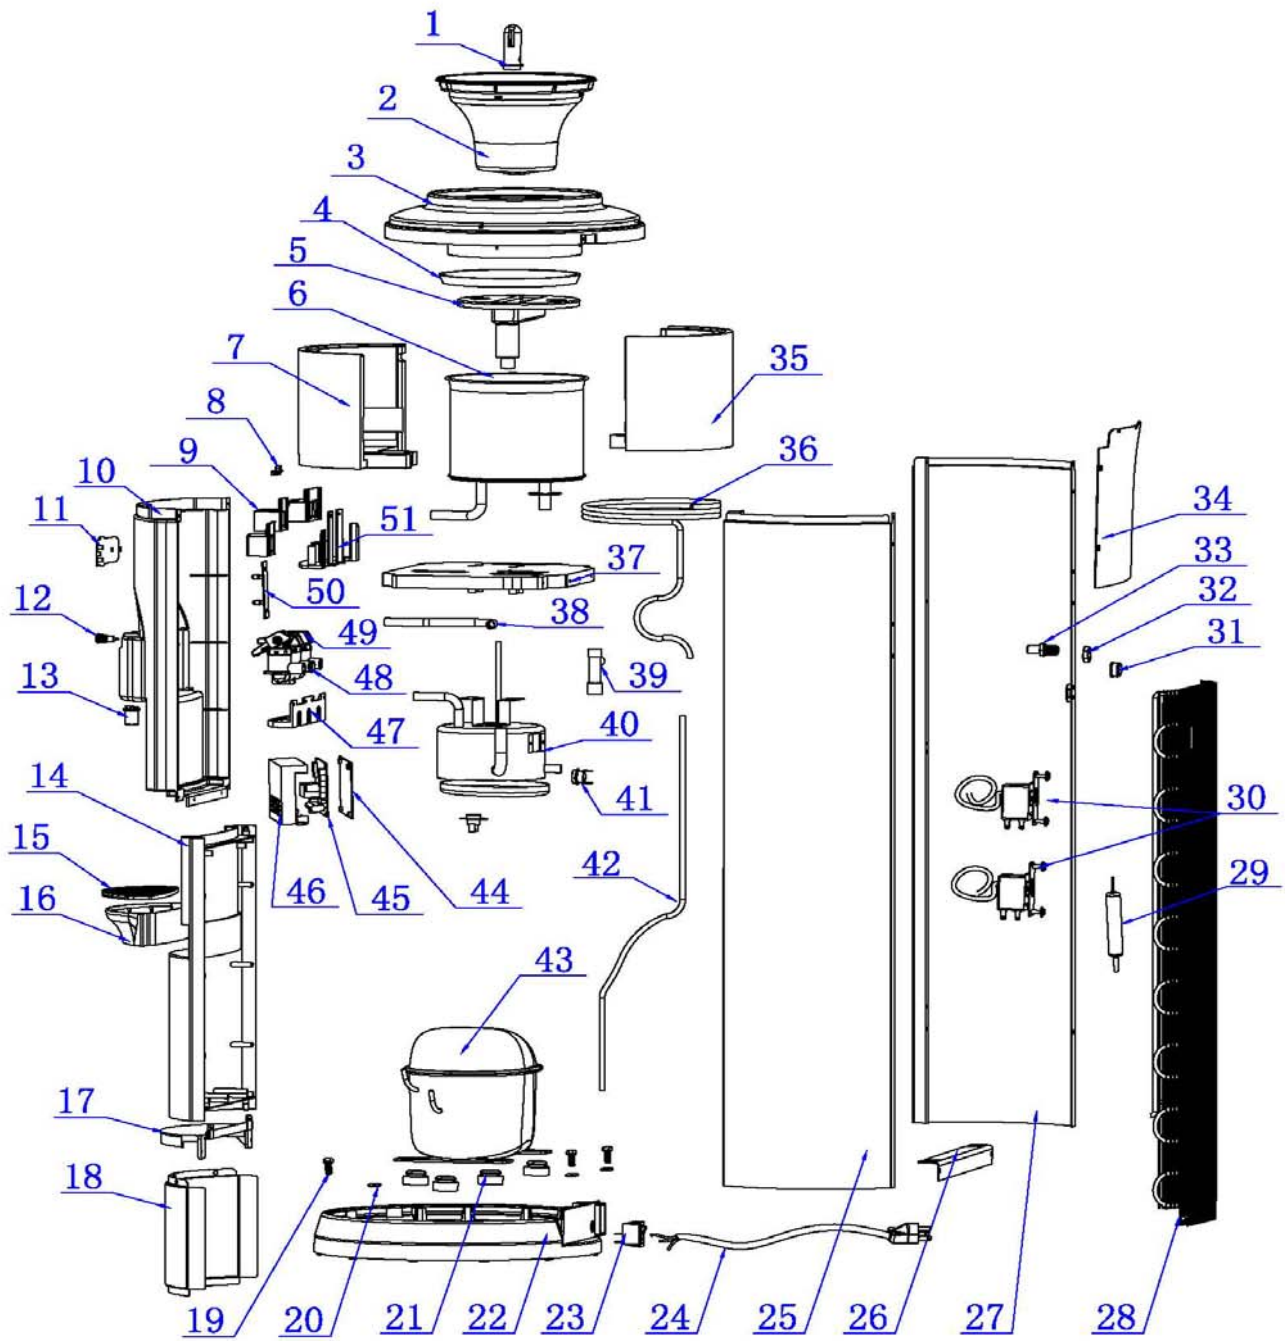

**MODEL NUMBER : GWD5960W**

**EXPLODED PARTS VIEW AND PARTS DETAILS**

Revision 01 31-May-2007

ITEM NO.	PART DESCRIPTION	PART NUMBER
1	Piercing Valve White	zz.5960.01
2	Bottle Support Collar White	zz.5960.02
3	Top Cover White	zz.5960.03
4	Top Cover Seal Ring	zz.5960.04
5	Cold Tank Baffle Plate	zz.5960.05
6	Cold Water Tank	zz.5960.06
7	Heat Preservation Foam (left) Of Water Tank	zz.5960.07
8	Safety Lock Actuator	zz.5960.08
9	Hot Water Button Actuator (Left)	zz.5960.09
9A	Room Temperature Button Actuator (Middle)	zz.5960.09A
9B	Cold Water Button Actuator (Right)	zz.5960.09B
10	Water Outlet Front Panel White	zz.5960.10
11	Water Outlet Display Light Board	zz.5960.11
12	EZ-Heat Button	zz.5960.12
13	Dispensing Spigot	zz.5960.13
14	Front Panel White	zz.5960.14
15	Drip Tray Cover White	zz.5960.15
16	Drip Tray White	zz.5960.16
17	Lower Fixed Shelf White	zz.5960.17
18	Lower Front Panel White	zz.5960.18
19	Screw Type M5*10	zz.5960.19
20	Washer	zz.5960.20
21	Compressor Mounting Grommets	zz.5960.21
22	Base - White	zz.5960.22
23	Power (On/Off) Switch - Cooling	zz.5960.23
24	Power Cord	zz.5960.24
25	Panel - Right Side	zz.5960.25
26	Mounting Bracket	zz.5960.26
27	Panel - Left Side	zz.5960.27
28	Condenser	zz.5960.28
29	Filter Drier	zz.5960.29
30	Thermostat Control (1)	zz.5960.30
31	Drain Cap	zz.5960.31
32	Drain Plug	zz.5960.32
33	Drain Valve	zz.5960.33
34	Upper Back Service Panel - White	zz.5960.34
35	Heat Preservation Foam (right) Of Water Tank	zz.5960.35
36	Evaporator Coil Assy (Cold Tank)	zz.5960.36
37	Upper Mounting Shelf	zz.5960.37
38	Hot Water Outlet Pipe	zz.5960.38
39	Tee Joint	zz.5960.39
40	Hot Water Tank	zz.5960.40
41	Hi-Limit Thermostat 135C (Lower) Hot Tank	zz.5960.41
41A	Regulating Thermostat 80C (Upper) Hot Tank	zz.5960.41A
42	Suction Line Assy (Included with Evaporator Coil Assy)	zz.5960.42
43	Compressor	zz.5960.43
44	Rear Cover (PCB)	zz.5960.44
45	PCB Assy)	zz.5960.45
46	Front Cover (PCB)	zz.5960.46
47	Water Valve Support Bracket	zz.5960.47
48	Water Valve Assy	zz.5960.48
49	Water Valve Actuator	zz.5960.49
50	LED Light Assy	zz.5960.50
51	Hot Water Button Support Bracket	zz.5960.51